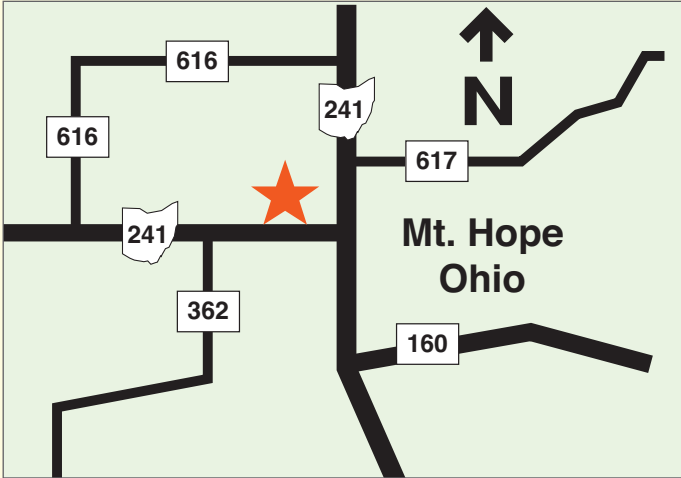

Please direct any inquires regarding the Holmes County Fabric Show to: MAAFRA@aol.com